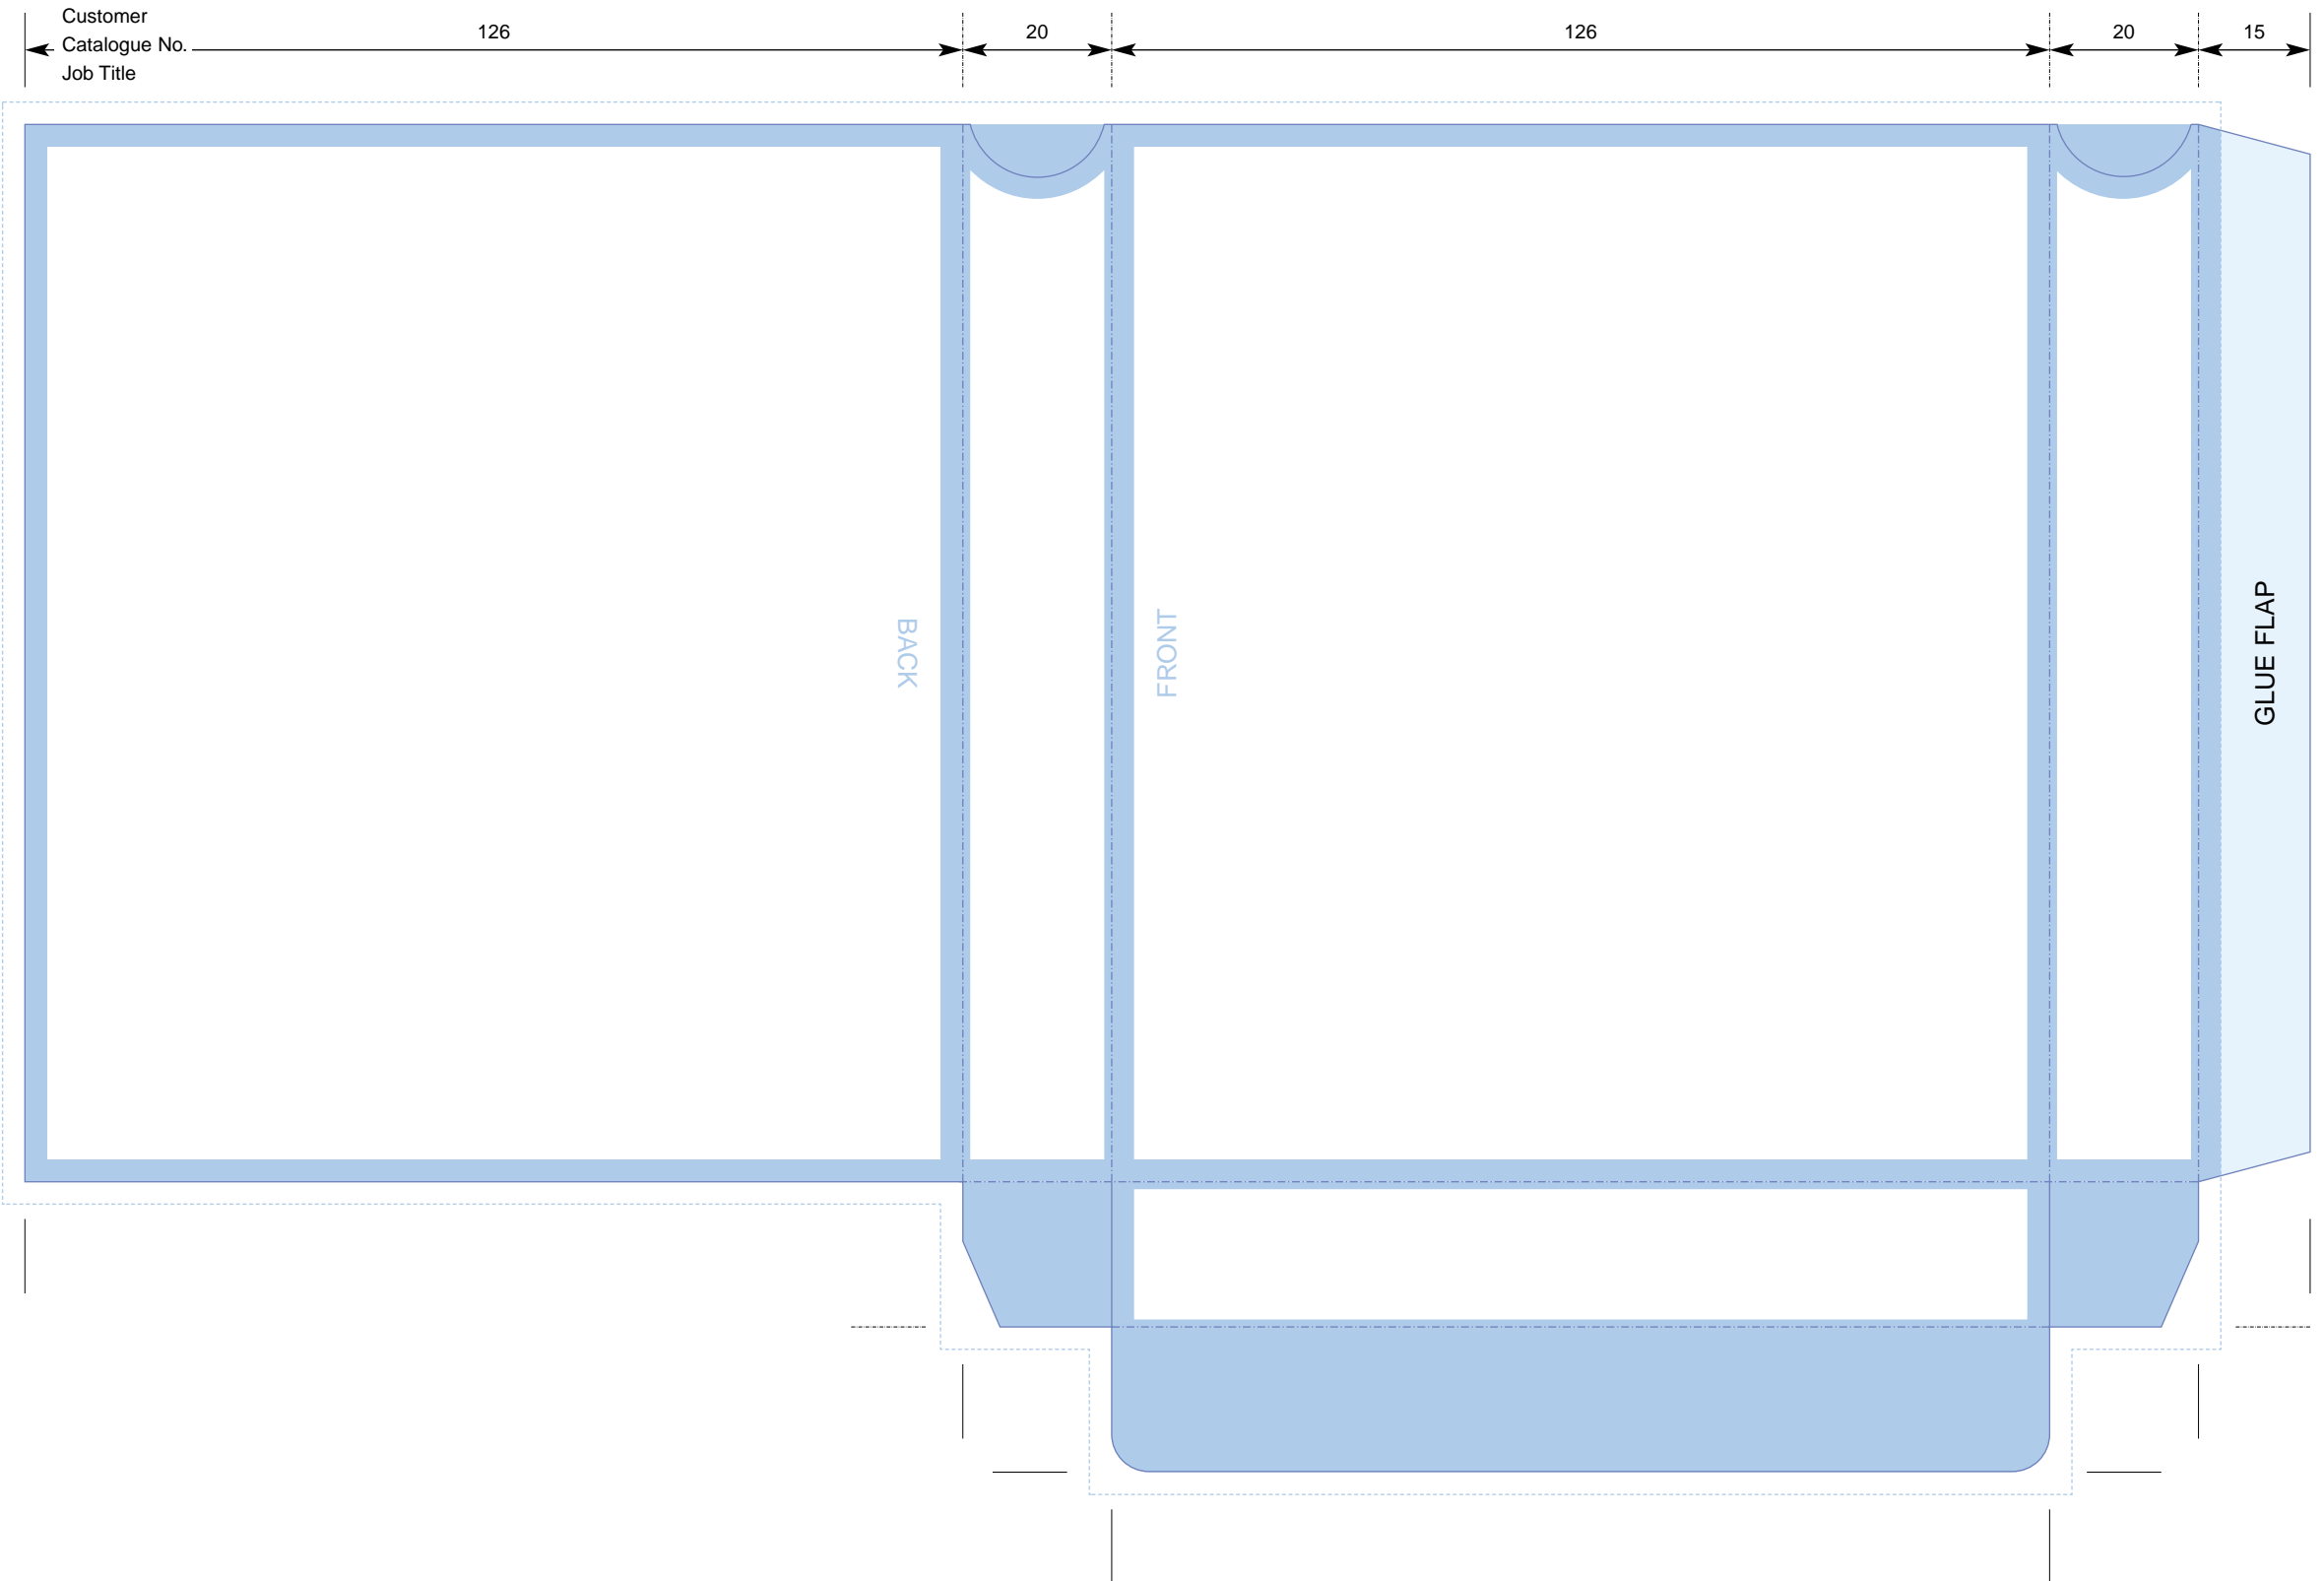

Key:  
No text area  
No print area  
Bleed  
Trim  
Fold

CTP Template: CD\_SLP8  
Compact Disc Slipcase with one tuck-in flap to hold 2 Single Jewelcases & 1 Slipcase with Delga Tray

COLOURS  
CYAN  
MAGENTA  
YELLOW  
BLACK

Customer  
Catalogue No.  
Job Title

126

20

126

20

15

142

19.5

19.5

BACK

FRONT

GLUE FLAP

PLEASE NOTE THIS TEMPLATE HAS BEEN CREATED USING SPECIFIC CO-ORDINATES REQUIRED FOR COMPUTER TO PLATE IMAGING AND IS NOT TO BE ALTERED, MOVED OR THE DOCUMENT SIZE CHANGED. ALL DIMENSIONS ARE IN MILLIMETRES. BLEED ALLOWANCE OF 3MM ON TRIMMED EDGES